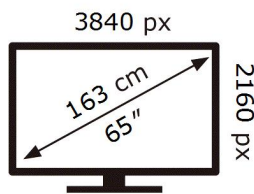

ENERG 

SAMSUNG

UE65AU7105K

135 kWh/1000h

ABCDEF **G**

181 kWh/1000h

2019/2013