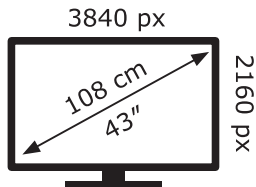

**ENERG** 

**LG Electronics**

43NANO759PA

**66** kWh/1000h

ABCDEF**G**

**86** kWh/1000h

2019/2013