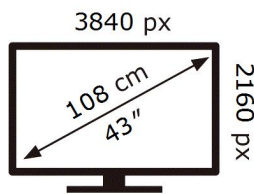

ENERG

SAMSUNG

QE43LS03AAU

73 kWh/1000h

ABCDEF **G**

111 kWh/1000h

2019/2013