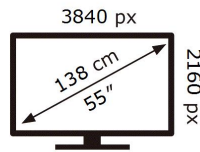

ENERGY

SAMSUNG

GQ55QN94AAT

84 kWh/1000h

ABCDEF **G**

165 kWh/1000h

2019/2013