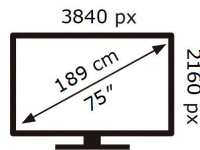

ENERGY

SAMSUNG

GQ75LS03AAU

129 kWh/1000h

ABCDEF **G**

233 kWh/1000h

2019/2013