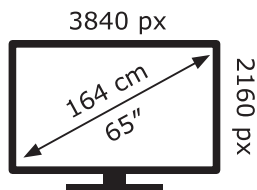

# ENERG

LG Electronics

65UP75009LF

**136** kWh/1000h

ABCDEF**G**

**162** kWh/1000h

2019/2013