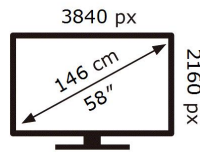

ENERGY

SAMSUNG

UE58AU7170U

112 kWh/1000h

ABCDEF **G**

130 kWh/1000h

2019/2013