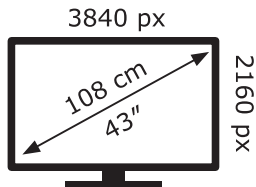

ENERG ⚡

LG Electronics

43UP77006LB

65 kWh/1000h

ABCDEF**G**

83 kWh/1000h

2019/2013