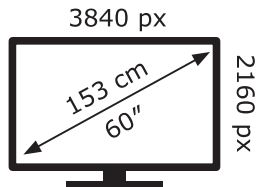

**ENERG** ⚡

**LG Electronics**

60UP80006LA

**119** kWh/1000h

ABCDEF**G**

**155** kWh/1000h

2019/2013