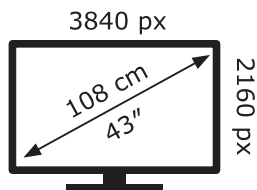

**ENERG** ⚡

**LG Electronics**

43UP80006LA

**65** kWh/1000h

ABCDEF**G**

**HDR**

**88** kWh/1000h

2019/2013