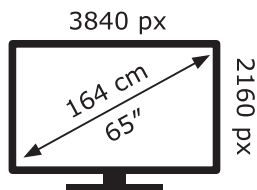

ENERG ⚡

LG Electronics

OLED65A19LA

109 kWh/1000h

ABCDEF**G**

212 kWh/1000h

2019/2013