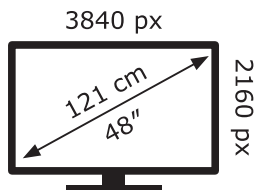

ENERG ⚡

LG Electronics

OLED48A19LA

74 kWh/1000h

ABCDEF**G**

131 kWh/1000h

2019/2013