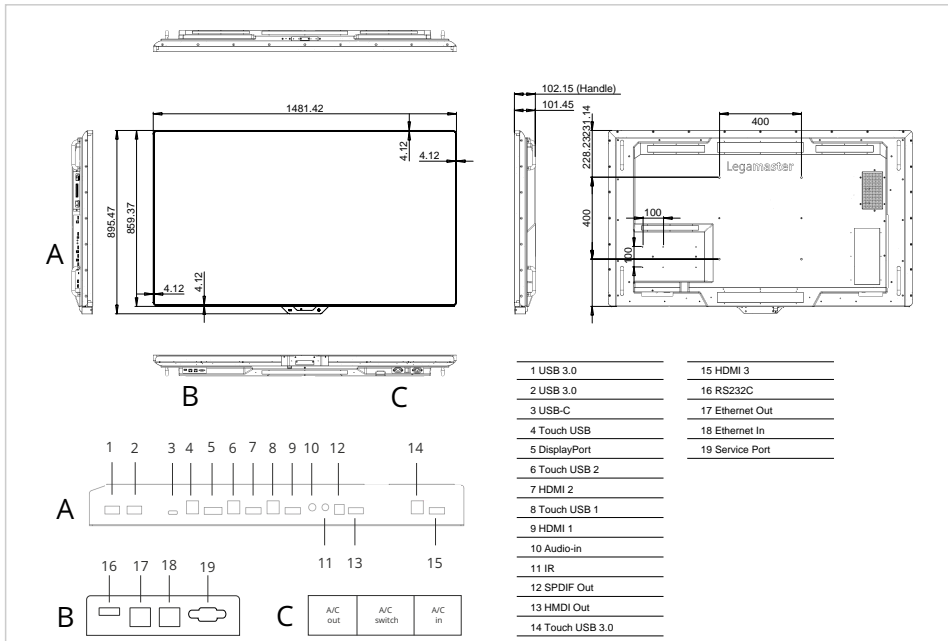

178 kWh/1000h

Specifications

Article dimensions	1481 x 895 x 101 (mm)
Bezel width	3.5 mm
HD type	4K Ultra HD
Viewing angle	H: 178 ° / V: 178 °
Display diagonal	65 "
Display brightness	500 cd/m²
Contrast ratio typical / dynamic	5000 / - (:1 / :1)
Response time	8 ms
Display number of colours	1.073 billion colours
Display resolution / refresh rate	3840 x 2160 / 60 (px / fps)
Ops slot	Yes
Fanless	Yes
Automatic brightness adjustment	Yes
Mounting interface	400x400, M8
Mounting interface accessories	100x100
Power / Sleep / Standby	350 / 20 / 0.5 (W)
Durability / Lifespan	24/7 / 50000 (Hours)
Input connectors	USB-C, Ethernet, DisplayPort 1.2, HDMI 2.0 (3x), USB-B 3.0 (4x), USB-A 3.0 (3x), IR extender, RS232, USB-A 2.0, video conferencing unit connector, smartbar connector
Output connectors	HDMI 2.0, Audio-out, SPDIF audio-out, Ethernet
Touch operation	Stylus, Finger, Palm
Number of touch points	20
Package contents	Power cable, USB-touch cable 1.8m, USB-C cable 1.8m, Remote control unit, stylus, USB flash drive, Quick setup guide
Supported OS	Windows 7 and up, MAC OSX 10.10 and up, ChromeOS, Mac OS 11
Graphics	Mali G51 MP2
CPU	ARM Cortex A73x2, ARM Cortex A53x2
Internal memory	DDR4 / 3 (Gb)
Disk storage	eMMC / 32 (Gb)
Product warranty	5 Years