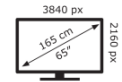

## Specifications

Article dimensions	1481 x 895 x 101 (mm)
Bezel width	3.5 mm
HD type	4K Ultra HD
Viewing angle	H: 178 ° / V: 178 °
Display diagonal	65 "
Display brightness	500 cd/m <sup>2</sup>
Contrast ratio typical / dynamic	5000 / - (:1 / :1)
Response time	8 ms
Display number of colours	1.073 billion colours
Display resolution / refresh rate	3840 x 2160 / 60 (px / fps)
Ops slot	Yes
Fanless	Yes
Automatic brightness adjustment	Yes
Mounting interface	400x400, M8
Mounting interface accessories	100x100
Power / Sleep / Standby	350 / 20 / 0.5 (W)
Durability / Lifespan	24/7 / 50000 (Hours)
Input connectors	USB-C, Ethernet, DisplayPort 1.2, HDMI 2.0 (3x), USB-B 3.0 (4x), USB-A 3.0 (3x), IR extender, RS232, USB-A 2.0, video conferencing unit connector, smartbar connector
Output connectors	HDMI 2.0, Audio-out, SPDIF audio-out, Ethernet
Touch operation	Stylus, Finger, Palm
Number of touch points	20
Package contents	Power cable, USB-touch cable 1.8m, USB-C cable 1.8m, Remote control unit, stylus, USB flash drive, Quick setup guide
Supported OS	Windows 7 and up, MAC OSX 10.10 and up, ChromeOS, Mac OS 11
Graphics	Mali G51 MP2
CPU	ARM Cortex A73x2, ARM Cortex A53x2
Internal memory	DDR4 / 3 (Gb)
Disk storage	eMMC / 32 (Gb)
Product warranty	5 Years

## Logistics

Quantity	1
Packing dimensions	259 x 1598 x 1003 (mm)
Weight (gross/net)	70.00 kg / 65.00 kg