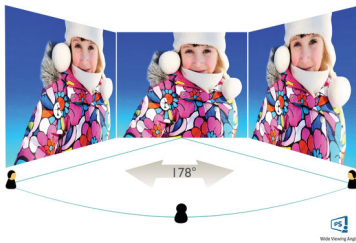

IPS technology

IPS displays use an advanced technology which gives you extra wide viewing angles of 178/178 degree, making it possible to view the display from almost any angle - even in 90 degree Pivot mode! Unlike standard TN panels, IPS displays gives you remarkably crisp images with vivid colors, making it ideal not only for Photos, movies and web browsing, but also for professional applications which demand color accuracy and consistent brightness at all times.

Crystalclear images

These Philips screens deliver Crystalclear, Quad HD 2560x1440 or 2560x1080 pixel images. Utilizing high performance panels with high density pixel count, enabled by high bandwidth sources like Displayport, HDMI, Dual link DVI, these new displays will make your images and graphics come alive. Whether you are demanding professional requiring extremely detailed information for CAD-CAM solutions, using 3D graphic applications or a financial wizard working on huge spreadsheets, Philips displays will give you Crystalclear images.