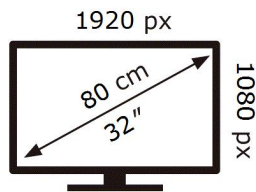

ENERG 

SAMSUNG

C32R500FHR

32 kWh/1000h

2019/2013