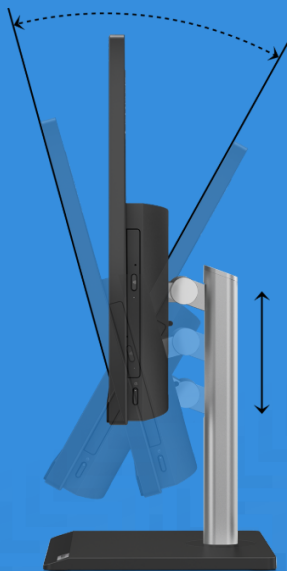

MAINSTREAM COMPUTING FOR A VARIETY OF BUSINESS USES

Stylish, space-saving and packed with productivity features, Lenovo V Series All-in-Ones include rotating webcams, adjustable stands and non-reflective screens.

Lenovo V50a 24IMB

Smarter
technology
for all

Lenovo

Businesses looking to modernize their desktop fleet can opt for this sleek and stylish all-in-one PC. The 23.8" FHD anti-glare display with 92% screen-to-body ratio and low blue light output allows content creators, admin teams and other users to work long hours without strain. It comes with a super slim wedge-shaped stand for better stability and a cleaner look. The screen can be rotated 90° and tilted up by up to 30° to ensure the perfect angle for comfortable use.

REASONS TO BUY

There are 6x USB ports including 1x USB 3.1 Type-C, enabling users to connect essential peripherals. To ensure sensitive data is well-protected, system administrators can disable the data transfer function on specific USB ports and set up HDD passwords.

Lenovo V50a 24IMB

KEY SPECIFICATIONS

Processor	up to 10th Gen Intel Core i7 processor
Operating System	Powered by Windows 10 Pro
Display	23.8" Full HD (1920x1080) screen, IPS, 1000:1 contrast ratio
Touchscreen	optional touchscreen
Graphics	Intel UHD Graphics 630/610 in processor, optional AMD Radeon 625, 2GB
Memory	up to 32GB DDR4-2666
Storage	Internal storage: up to 1x 2.5" 1TB SATA HDD M.2 SSD: up to 1x 512GB M.2 PCIe NVMe optional Intel Optane 16GB memory
Optical	optional DVD burner
Camera	One of the following 1080p 720p
Audio	2x 3W stereo speakers Dual Digital microphone
Power Supply	One of the following 120W 89% Adapter 90W 88% Adapter
Dimensions	Width: 541mm (21.3") Depth: 214mm (8.43") Height: 450mm (17.72")
Weight	starting at 6.4kg (14.11lb)