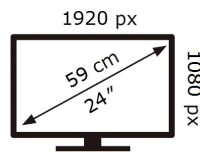

ENERGY

SAMSUNG

C24RG50FQR

21 kWh/1000h

2019/2013