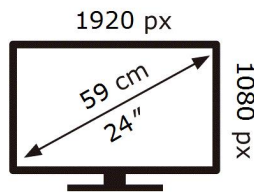

ENERG

SAMSUNG

C24RG50FQR

21 kWh/1000h

2019/2013