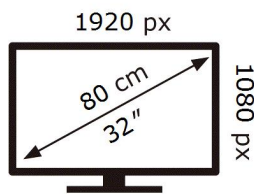

ENERG

SAMSUNG

UE32T5372AU

38 kWh/1000h

ABCDEF **G**

HDR

55 kWh/1000h

2019/2013