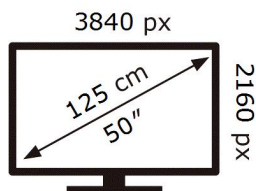

ENERG

SAMSUNG

GQ50QN92AAT

65 kWh/1000h

ABCDEF **G**

130 kWh/1000h

2019/2013