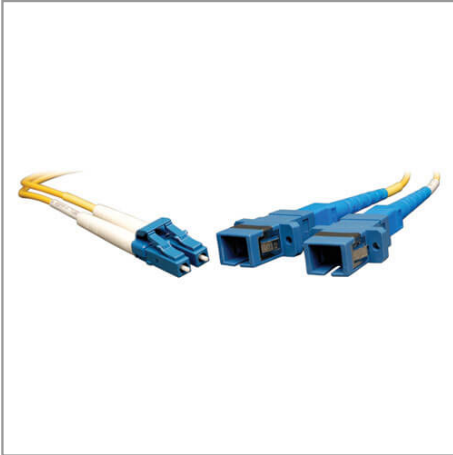

Duplex Singlemode 9/125 Fiber Adapter (LC-SC M/F) 1 ft. (0.31 m)

MODEL NUMBER: **N458-001-9**

Highlights

- Utilize Existing SC or ST Cabling with new LC type switches
- Available in 9/125 Singlemode, 62.5/125 or 50/125 Multimode LC/ST or LC/SC

Package Includes

- LC/SC Duplex Singlemode 9/125 Male-Female Fiber Adapter Cable, 1-ft. (0.31 m)

Features

- Save money by utilizing older, existing fiber ST or SC cables with new LC installations
- Also Available in LC/ST or LC/SC in both 62.5/125 and 50/125 micron

Specifications

OVERVIEW	
UPC Code	037332146380
Technology	Singlemode
PHYSICAL	
Color	Yellow
Clad Diameter (microns)	125
Core Diameter (microns)	9
Number of Fibers	2
Cable Length (ft.)	1
Cable Length (m)	0.30
Cable Length (in.)	12
Shipping Dimensions (hwd / in.)	9.00 x 7.00 x 0.50
Shipping Dimensions (hwd / cm)	22.86 x 17.78 x 1.27
Shipping Weight (lbs.)	0.05
Shipping Weight (kg)	0.02

Powering Business Worldwide

CONNECTIONS	
Side A - Connector 1	LC DUPLEX (MALE)
Side B - Connector 1	SC DUPLEX (FEMALE)
FEATURES & SPECIFICATIONS	
Push/Pull Tabs	No
STANDARDS & COMPLIANCE	
Product Compliance	RoHS
WARRANTY & SUPPORT	
Product Warranty Period (Worldwide)	Lifetime limited warranty