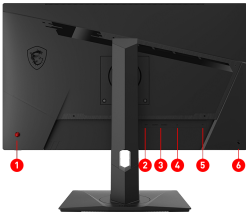

## CONNECTIONS

1. 5-way joystick navigator
2. 1x Display Port (1.2)
3. 2x HDMI (2.0b)
4. Earphone out
5. DC jack
6. Kensington lock