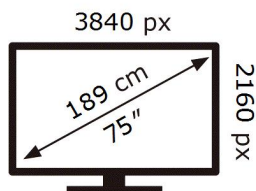

ENERG

SAMSUNG

QE75Q65AAU

118 kWh/1000h

ABCDEF **G**

197 kWh/1000h

2019/2013