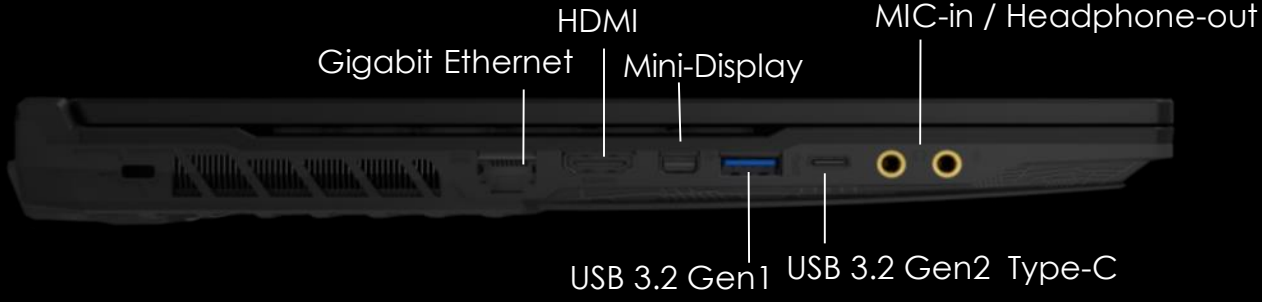

Gigabit Ethernet

HDMI

Mini-Display

MIC-in / Headphone-out

USB 3.2 Gen1

USB 3.2 Gen2

Type-C