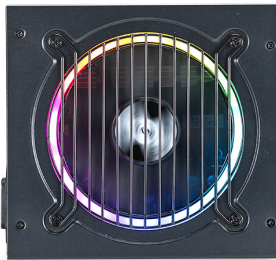

ATX
650W

RGB

90%
EFFICIENT

MODULAR

120 mm
INSIDE

APFC
ACTIVE

ATX ATILIUS RGB WHITE 650W

POWER SUPPLY FULL MODULAR

PN: UK521203

EAN: 6940533545293

ATX ATILILUS RGB BLACK 650W UK521203

UNYKAch expands its ATILIUS series to RGB with 90% efficiency GOLD full modular, complete with premium 650 watt power supplies.

SPECIFICATIONS