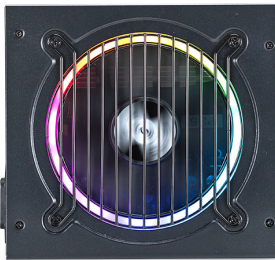

ATX
750W

RGB

90%
EFFICIENT

MODULAR

120 mm
INSIDE

APFC
ACTIVE

ATX ATILIUS RGB WHITE 750W

POWER SUPPLY FULL MODULAR

PN: UK521205

EAN: 6940533545316

ATX ATILILUS RGB BLACK 750W UK521205

UNYKAch expands its ATILIUS series to RGB with 90% efficiency GOLD full modular, complete with premium 750 watt power supplies.

SPECIFICATIONS

VERSION	INTEL 2.3
TYPE CHASSIS	ATX
DIMENSIONS	160 (L) x 150 (W) x 85 (H) mm
WEIGHT	2,046 Kg
COLOUR	Black
CAPACITORS	Taiwanese
POWER FACTOR	APFC
SATA CONNECTOR	2 x (500 mm + 150 mm + 150 mm)
20 + 4 PIN CONNECTOR	1 x (600 mm)
MOLEX CONNECTOR	2 x (500 mm + 150 mm + 150 mm)
4 + 4 PIN CONNECTOR	2 x (650 mm)
6 + 2 PIN CONNECTOR	2 x (500 mm + 150 mm)
RAIL	Single
FAN	120 mm RGB