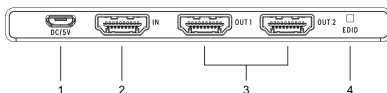

1. DC/5V
2. HDMI Input
3. HDMI Output
4. EDID Button