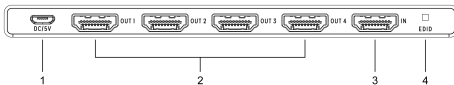

Equip 332716

- 1. Power LED
- 2. Copy EDID LED
- 3. Mixed EDID LED
- 4. HDMI Output LED
- 5. HDMI Input LED

- 1. DC/5V
- 2. HDMI Input
- 3. HDMI Output
- 4. EDID Button

Equip 332717

- 1. Copy EDID LED
- 2. Mixed EDID LED
- 3. HDMI Input LED
- 4. HDMI Output LED
- 5. Power LED

- 1. DC/5V
- 2. HDMI Output
- 3. HDMI Input
- 4. EDID Button

2. Product Specification

- 1. Supports video resolutions up to 4K/60Hz
- 2. Supports 3D display, HDR and HDCP2.2
- 3. Ultra-slim design
- 4. Supports smart EDID control