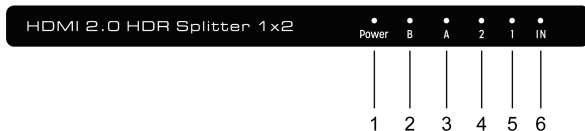

1. Resumo do produto

Equip 332716

---

1. Power LED	4. HDMI Output 2 LED
2. Copy EDID LED	5. HDMI Output 1 LED
3. Mixed EDID LED	6. HDMI Input LED