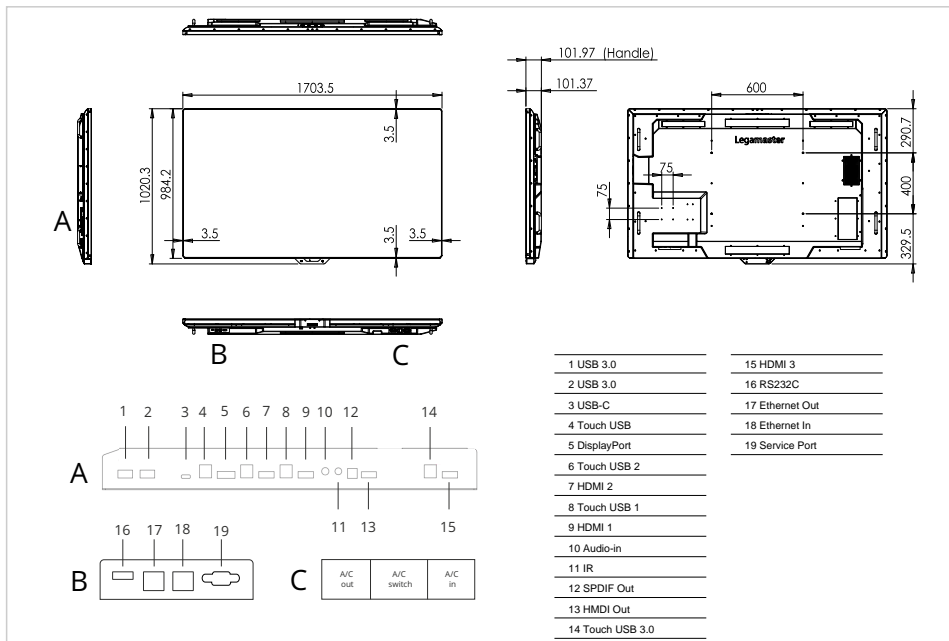

Recommended accessories

- SUPREME smartbar SB-1 (Art.No. 7-804111)
- SUPREME conference camera CC-1 (Art.No. 7-804121)

Art.No. **7-804100-75**

GTIN **8713797100212**

Specifications

Article dimensions	1704 x 1020 x 101 (mm)
Bezel width	3.5 mm
HD type	4K Ultra HD
Viewing angle	H: 178 ° / V: 178 °
Display diagonal	75 "
Display brightness	500 cd/m ²
Contrast ratio typical / dynamic	5000 / - (:1 / :1)
Response time	8 ms
Display number of colours	1.073 billion colours
Display resolution / refresh rate	3840 x 2160 / 60 (px / fps)
Ops slot	Yes
Fanless	Yes
Automatic brightness adjustment	Yes
Mounting interface	600x400, M8
Mounting interface accessories	100x100
Power / Sleep / Standby	350 / 20 / 0.5 (W)
Durability / Lifespan	24/7 / 50000 (Hours)
Input connectors	USB-C, Ethernet, DisplayPort 1.2, HDMI 2.0 (3x), USB-B 3.0 (4x), USB-A 3.0 (3x), IR extender, RS232, USB-A 2.0, video conferencing unit connector, smartbar connector
Output connectors	HDMI 2.0, Audio-out, SPDIF audio-out, Ethernet
Touch operation	Stylus, Finger, Palm
Number of touch points	20
Package contents	Power cable, USB-touch cable 1.8m, USB-C cable 1.8m, Remote control unit, stylus, USB flash drive, Quick setup guide
Supported OS	Windows 7 and up, MAC OSX 10.10 and up, ChromeOS, Mac OS 11
Graphics	Mali G51 MP2
CPU	ARM Cortex A73x2, ARM Cortex A53x2
Internal memory	DDR4 / 3 (Gb)
Disk storage	eMMC / 32 (Gb)
Product warranty	5 Years

Logistics

Quantity	1
Packing dimensions	284 x 2000 x 1180 (mm)
Weight (gross/net)	77.25 kg / 70.00 kg