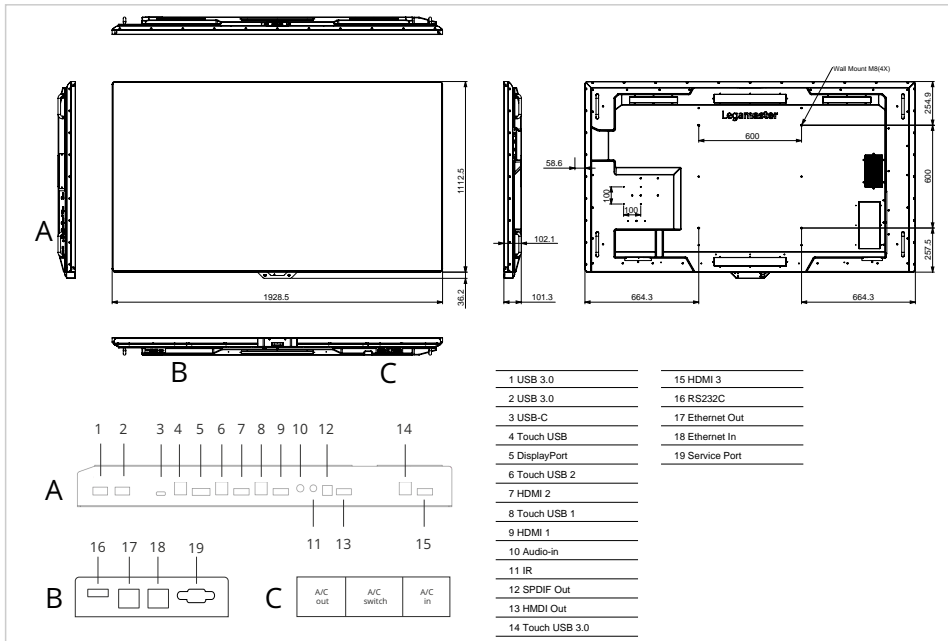

Recommended accessories

- SUPREME smartbar SB-1 (Art.No. 7-804111)
- SUPREME conference camera CC-1 (Art.No. 7-804121)

Art.No. **7-804100-85**

GTIN **8713797100229**

Specifications

Article dimensions	1929 x 1112 x 101 (mm)
Bezel width	3.5 mm
HD type	4K Ultra HD
Viewing angle	H: 178 ° / V: 178 °
Display diagonal	85 "
Display brightness	500 cd/m ²
Contrast ratio typical / dynamic	5000 / - (:1 / :1)
Response time	8 ms
Display number of colours	1.073 billion colours
Display resolution / refresh rate	3840 x 2160 / 60 (px / fps)
Ops slot	Yes
Fanless	Yes
Automatic brightness adjustment	Yes
Mounting interface	600x600, M8
Mounting interface accessories	100x100
Power / Sleep / Standby	350 / 20 / 0.5 (W)
Durability / Lifespan	24/7 / 50000 (Hours)
Input connectors	USB-C, Ethernet, DisplayPort 1.2, HDMI 2.0 (3x), USB-B 3.0 (4x), USB-A 3.0 (3x), IR extender, RS232, USB-A 2.0, video conferencing unit connector, smartbar connector
Output connectors	HDMI 2.0, Audio-out, SPDIF audio-out, Ethernet
Touch operation	Stylus, Finger, Palm
Number of touch points	20
Package contents	Power cable, USB-touch cable 1.8m, USB-C cable 1.8m, Remote control unit, stylus, USB flash drive, Quick setup guide
Supported OS	Windows 7 and up, MAC OSX 10.10 and up, ChromeOS, Mac OS 11
Graphics	Mali G51 MP2
CPU	ARM Cortex A73x2, ARM Cortex A53x2
Internal memory	DDR4 / 3 (Gb)
Disk storage	eMMC / 32 (Gb)
Product warranty	5 Years

Logistics

Quantity	1
Packing dimensions	285 x 2125 x 1515 (mm)
Weight (gross/net)	102.00 kg / 85.00 kg