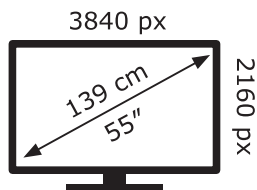

ENERG ⚡

LG Electronics

55UP80003LA

99 kWh/1000h

ABCDEF**G**

129 kWh/1000h

2019/2013