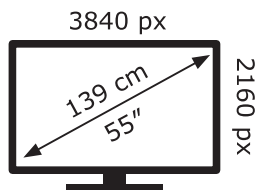

**ENERG** ⚡

**LG Electronics**

OLED55G13LA

**107** kWh/1000h

ABCDEF**G**

**165** kWh/1000h

2019/2013