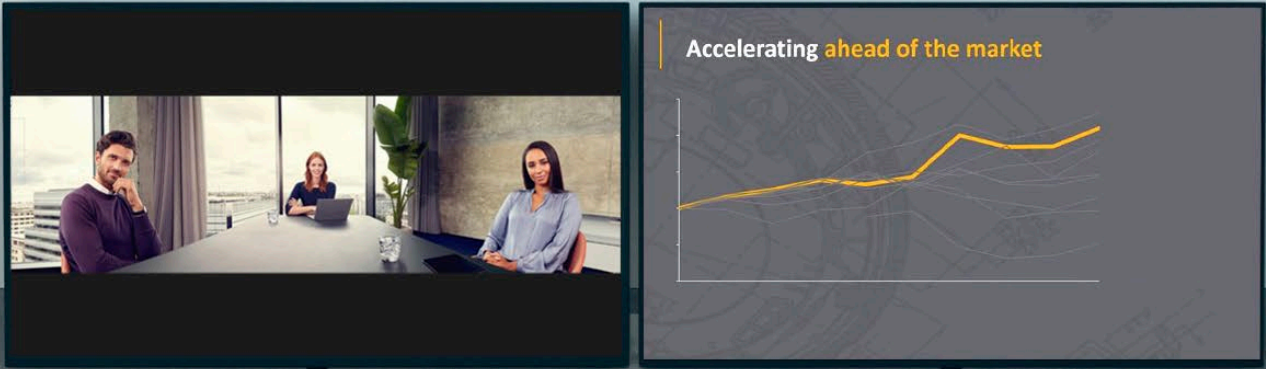

PANACAST 50

Meeting Room Guide

Jabra GN