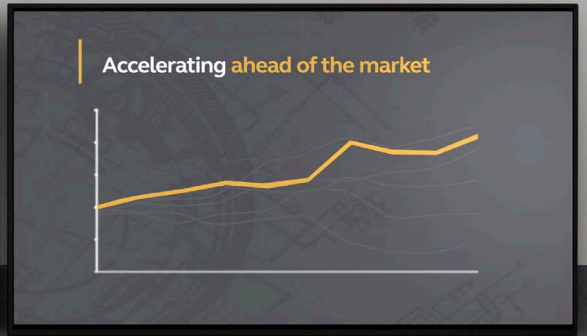

1-2 monitors