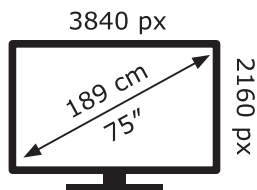

ENERG ⚡

LG Electronics

75UP75009LC

171 kWh/1000h

ABCDEF**G**

191 kWh/1000h

2019/2013