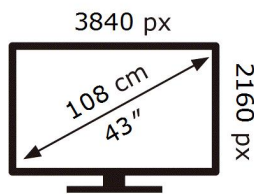

ENERG 

SAMSUNG

UE43AU9079U

73 kWh/1000h

ABCDEF **G**

HDR

97 kWh/1000h

2019/2013