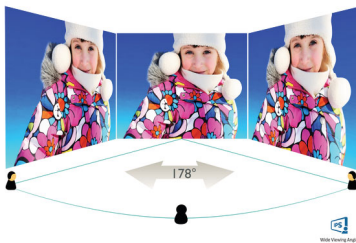

IPS technology

IPS displays use advanced technology that gives you extra-wide viewing angles of 178/178 degrees, making it possible to view the display from almost any angle — even in 90-degree Pivot mode! Unlike standard TN panels, IPS displays gives you remarkably crisp images with vivid colours, making it ideal not only for Photos, films and web browsing, but also for

professional applications that demand colour accuracy and consistent brightness at all times.