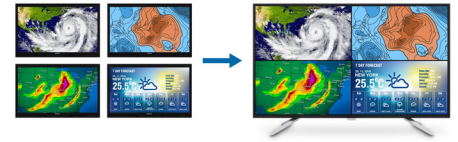

MultiView technology for 4K

Philips MultiView feature on this expansive 4K UHD display enables you to have up to four systems each shown in Full HD on one screen. You can use the Picture-by-Picture (PbP) for monitoring four systems on one screen for control rooms or security. Or for multiple devices like two notebooks side-by-side simultaneously, making collaboration more productive. Or Picture-in-Picture mode (PiP) watching a live football feed from your set-top box, while working on your PC.