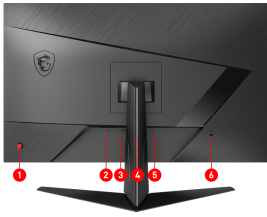

## CONNECTIONS

1. 5-way joystick navigator
2. DC Jack
3. 2x HDMI (1.4)
4. 1x Display Port (1.2a)
5. 1x Earphone out
6. Kensington lock
- 7.