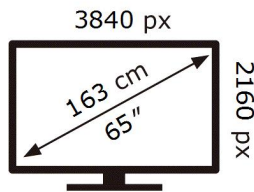

ENERG 

SAMSUNG

UE65TU7025K

115 kWh/1000h

ABCDEF **G**

158 kWh/1000h

2019/2013