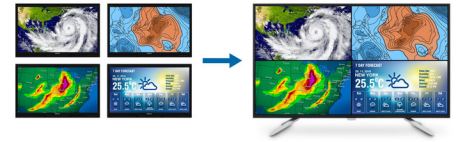

MultiView technology for 4K

Philips MultiView feature on this expansive 4K UHD display enables you to have up to four systems each shown in Full HD on one screen. You can use Picture-by-Picture (PbP) to monitor four systems on one screen for control rooms or security. Or for multiple devices like two notebooks side-by-side simultaneously, making collaboration more productive. Or Picture-in-Picture mode (PiP) watching a live football feed from your set-top box, while working on your PC.