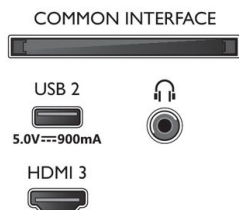

Dimensions

- Box dimensions (W x H x D): 1070.0 x 650.0 x 140.0 mm
- Set dimensions (W x H x D): 958.4 x 560.2 x 82.1 mm
- Set dimensions with stand (W x H x D): 958.4 x 590.2 x 226.6 mm
- Stand dimensions (W x H x D): 773.6 x 30.0 x 218.6 mm
- Product weight: 7.6 kg
- Product weight (+stand): 7.8 kg
- Weight incl. Packaging: 10.1 kg
- VESA wall mount compatible: 100 x 200 mm

Design

- Colours of TV: Matt black bezel
- Stand design: Matt black blade sticks

Accessories

- Included accessories: Remote Control, 2 x AAA Batteries, Power cord, Quick start guide, Legal and safety brochure, Tabletop stand

Connections

Side

Bottom

Issue date 2021-06-07

Version: 3.2.1

12 NC: 8670 001 74711
EAN: 87 18863 02824 7

© 2021 Koninklijke Philips N.V.
All Rights reserved.

Specifications are subject to change without notice.
Trademarks are the property of Koninklijke Philips N.V.
or their respective owners.