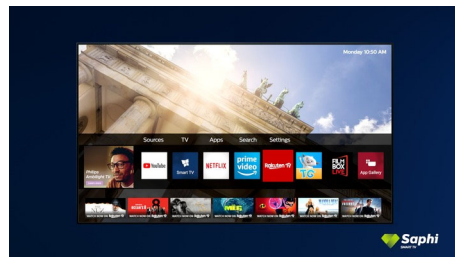

SAPHI smart TV

The fast, intuitive SAPHI operating system makes your Philips smart TV a real pleasure to use. Enjoy great picture quality and one-button access to a clear icon-based menu. Operate your TV with ease, and quickly navigate to popular Philips smart TV apps.