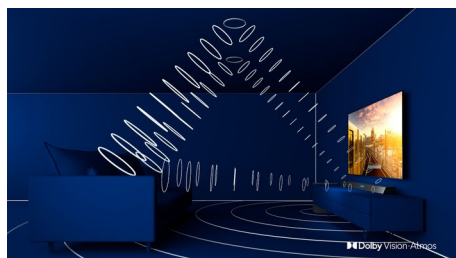

Dolby Vision + Dolby Atmos

Support for Dolby's premium sound and video formats means that the HDR content that you watch will look—and sound—glorious. You'll enjoy a picture that reflects the director's original intentions and experience spacious sound with real clarity and depth.