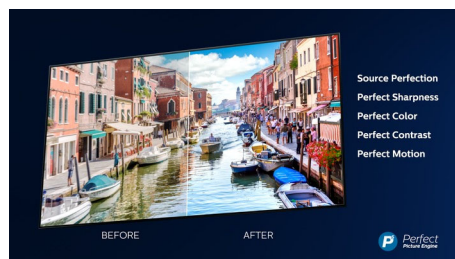

Philips P5 Picture Engine

The Philips P5 engine delivers a picture as brilliant as the content you love. Details have noticeably more depth. Colours are vivid, while skin tones look natural. Contrast is so

crisp you'll feel every detail. Motion is perfectly smooth.

HDMI 2.1 VRR

Ready for gaming

Your Philips TV boasts the latest HDMI 2.1 connectivity, and it automatically switches to a low-latency setting when you start playing a game on your console. VRR is supported for smooth fast-action gameplay.

Design

Looking for a TV that fits with your room? This 4K smart TV is dressed for the occasion! The virtually bezel-free screen goes with just about any interior scheme. While the slim feet make it seem as if the screen is floating above your TV unit or table.