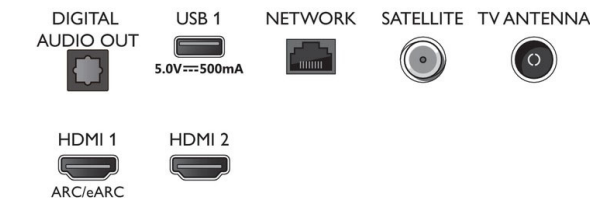

Design

- Colours of TV: Matt black bezel
- Stand design: Matt black blade sticks

Accessories

- Included accessories: Remote Control, 2 x AAA Batteries, Power cord, Quick start guide, Legal and safety brochure, Tabletop stand

Connections

Side

Bottom

Issue date 2021-06-07

Version: 3.2.1

12 NC: 8670 001 74711
EAN: 87 18863 02824 7

© 2021 Koninklijke Philips N.V.
All Rights reserved.

Specifications are subject to change without notice.
Trademarks are the property of Koninklijke Philips N.V.
or their respective owners.