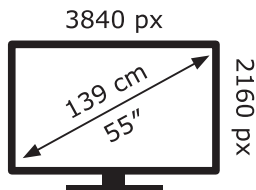

ENERG

LG Electronics

55NANO756PR

95 kWh/1000h

ABCDEF**G**

126 kWh/1000h

2019/2013