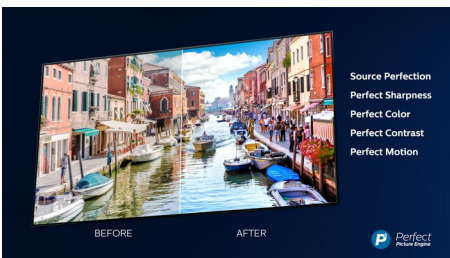

Philips P5 Picture Engine

The Philips P5 engine delivers a picture as brilliant as the content you love. Details have noticeably more depth. Colours are vivid, while skin tones look natural. Contrast is so crisp you'll feel every detail. Motion is perfectly smooth.