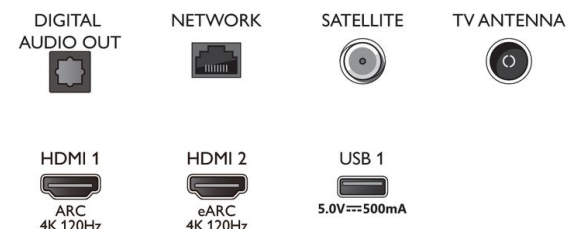

Connections

Side

Bottom

Issue date 2021-07-29

Version: 5.6.1

12 NC: 8670 001 74966
EAN: 87 18863 02885 8

© 2021 Koninklijke Philips N.V.
All Rights reserved.

Specifications are subject to change without notice.
Trademarks are the property of Koninklijke Philips N.V.
or their respective owners.