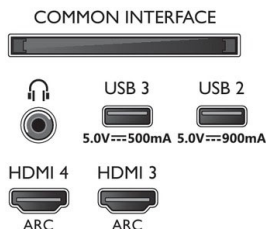

Connections

Side