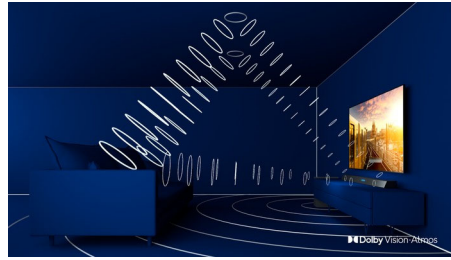

Dolby Vision + Dolby Atmos

Support for Dolby's premium sound and video formats means that the HDR content that you watch will look—and sound—glorious. You'll enjoy a picture that reflects the director's original intentions and experience spacious sound with real clarity and depth.