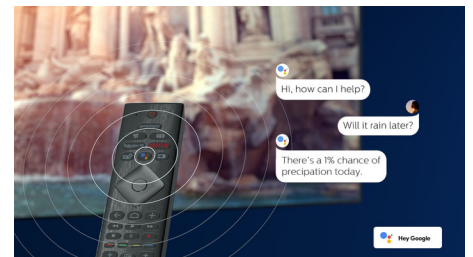

Simply smart. Android TV

Your Philips Android TV gives you the content you want—when you want it. You can customise the home screen to display your favourite apps, making it simple to start streaming the movies and shows you love. Or pick up where you left off.

AI voice control

Push a button on the remote to talk to the Google Assistant. Control the TV or Google Assistant-compatible smart home devices with your voice. Or ask Alexa to control the TV via Alexa-enabled devices.