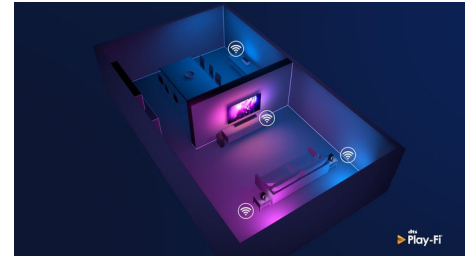

DTS Play-Fi compatible

With DTS Play-Fi on your Philips TV you can connect to compatible speakers in any room. Got wireless speakers in the kitchen? Listen to the film while you make a snack or keep up with the sports commentary while you get everyone drinks.