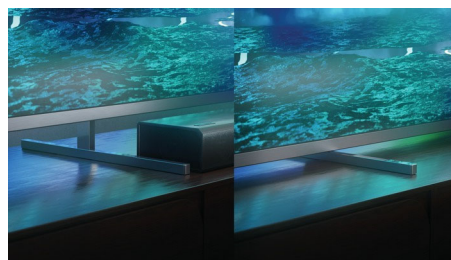

Dolby Vision + Dolby Atmos

Support for Dolby's premium sound and video formats means that the HDR content that you watch will look—and sound—glorious. You'll enjoy a picture that reflects the director's original intentions and experience spacious sound with real clarity and depth.

Premium materials

Every inch of this TV looks and feels premium. The polished metal stand contrasts beautifully with a virtually bezel-free screen. While the soft, textured leather-backed remote with backlit keys is as good to hold as it is to use.

Height-adjustable stand

You can adjust the height of this TV stand for soundbars. Fit the stand risers to raise the stand to the upper position and your soundbar won't block the bottom of the screen. No soundbar? No need to attach the risers.