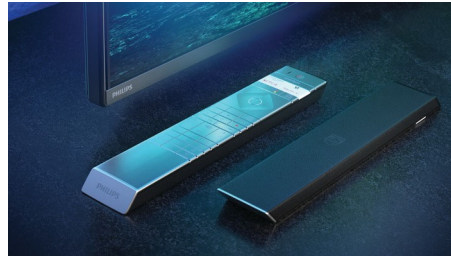

Immerse yourself in the action.

- All-round immersion. 4 sided Ambilight.
- Premium design. From stand to remote.
- Metal stand height adjusts to accommodate a soundbar.

Smooth motion. Real colour. Incredible depth.

Philips P5 Picture Engine

The Philips P5 engine delivers a picture as brilliant as the content you love. Details have noticeably more depth. Colours are vivid, while skin tones look natural. Contrast is so crisp you'll feel every detail. Motion is perfectly smooth.

Dolby Vision + Dolby Atmos

Support for Dolby's premium sound and video formats means that the HDR content that you watch will look—and sound—glorious. You'll enjoy a picture that reflects the director's original intentions and experience spacious sound with real clarity and depth.

Premium materials

Every inch of this TV looks and feels premium. The polished metal stand contrasts beautifully with a virtually bezel-free screen. While the soft, textured leather-backed remote with backlit keys is as good to hold as it is to use.