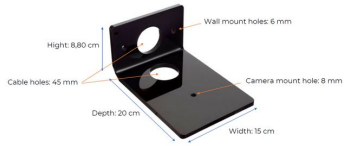

Other images