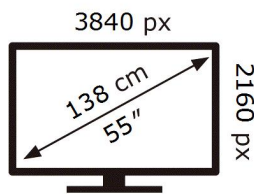

ENERG 

SAMSUNG

GU55TU8379U

102 kWh/1000h

ABCDEF **G**

121 kWh/1000h

2019/2013