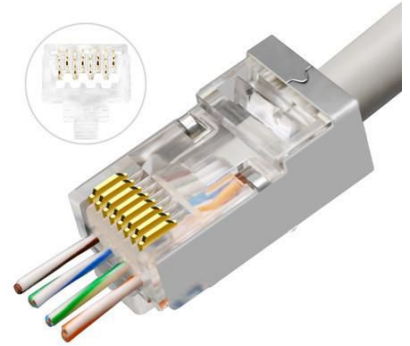

MPN: LVN125310

RJ45 STP plug Cat6 for AWG23-24 stranded/solid conductor 50 pcs box

RJ45 plug used for mounting on stranded/solid cable. New terminating principle (easy connect) simplifies the terminating by allowing the conductors to be pulled through the front of the connector. The performance is optimized by the reduction of distance between pair twist and contact pins.

- Inner Wire Diameter Range = 1.05~1.1MM
- Diameter Range for Cable = 5.5~6.3MM
- Easy-Connect
- 50 pcs in the Box

Specifications

Features	AWG wire size	23/24
	Cable shielding	S/UTP (STP)
	Cable standard	Cat6
	Connector form factor	Straight
	Connector gender	Male
	Connector(s)	RJ45
	Product colour	Transparent
Packaging content	Quantity per pack	50 pc(s)
Packaging data	Package type	Plastic jar
Vendor information	Brand Name	Lanview
	Warranty	25 Year(s)
Weight & dimensions	Outer diameter	6.3 mm