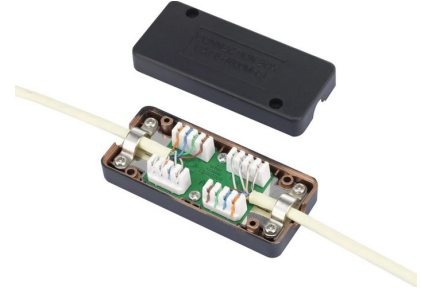

MPN: LVN127095

UTP Cat6 connection box Coupler RJ45

Using LSA clamps this UTP Cat6 connection box is used to extend any Cat 6 4 pair unshielded cables.

Specifications

Features	Cable shielding	U/UTP (UTP)
	International Protection (IP) code	IP20
Vendor information	Brand Name	Lanview
	Warranty	25 Year(s)
Weight & dimensions	Dimensions (WxDxH)	37x83.7x23 mm