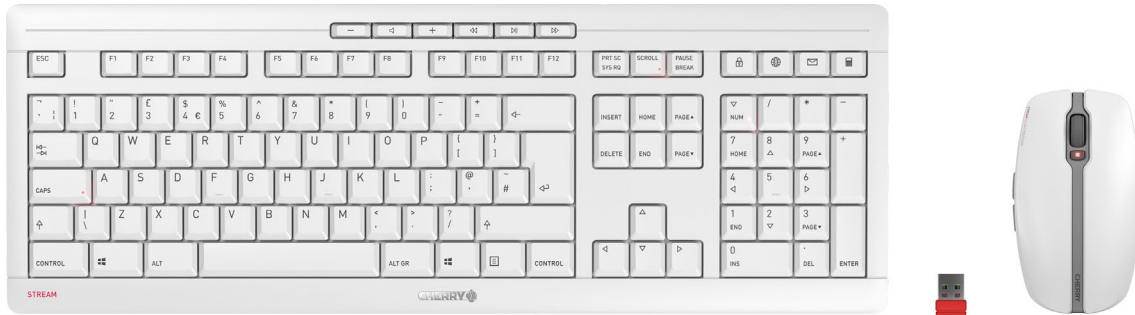

Wireless desktop

Models:

(possible country/layout versions, others available on request)

Image: STREAM DESKTOP – JD-8500GB-0

JD-8560xx-0 (Pale-grey)

	Product name	Order number	EAN / UPC code	Layout (country or language)	Keyboard Housing color	Number of keys	Mouse Housing color
1	CHERRY STREAM DESKTOP RECHARGE	JD-8560BE-0	4025112095252	Belgium	Pale-grey	105 + 10	Pale-grey
2	CHERRY STREAM DESKTOP RECHARGE	JD-8560CH-0	4025112095191	Switzerland	Pale-grey	105 + 10	Pale-grey
3	CHERRY STREAM DESKTOP RECHARGE	JD-8560DE-0	4025112095092	Germany	Pale-grey	105 + 10	Pale-grey
4	CHERRY STREAM DESKTOP RECHARGE	JD-8560ES-0	4025112095177	Spain	Pale-grey	105 + 10	Pale-grey
5	CHERRY STREAM DESKTOP RECHARGE	JD-8560EU-0	4025112095153	US English with EURO symbol	Pale-grey	104 + 10	Pale-grey
6	CHERRY STREAM DESKTOP RECHARGE	JD-8560FR-0*	4025112095115	France	Pale-grey	105 + 10	Pale-grey