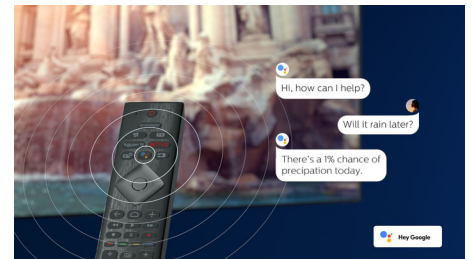

Dolby Vision + Dolby Atmos

Support for Dolby's premium sound and video formats means that the HDR content that you watch will look—and sound—glorious. You'll enjoy a picture that reflects the director's original intentions and experience spacious sound with real clarity and depth.

AI voice control

Push a button on the remote to talk to the Google Assistant. Control the TV or Google Assistant-compatible smart home devices with your voice. Or ask Alexa to control the TV via Alexa-enabled devices.