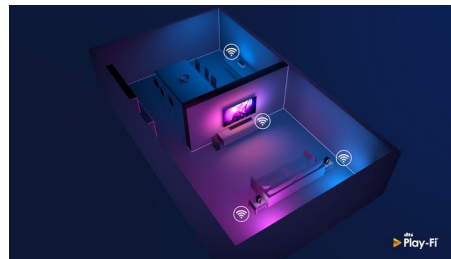

DTS Play-Fi compatible

With DTS Play-Fi on your Philips TV you can connect to compatible speakers in any room. Got wireless speakers in the kitchen? Listen to the film while you make a snack, or keep up with the sports commentary while you get everyone drinks.

Remote with QWERTY keyboard

Your TV's remote control has a full QWERTY-based keyboard integrated into its rear side, making text input a whole lot quicker. Typing passwords for your streaming accounts, searching for content and entering web addresses has never been easier.