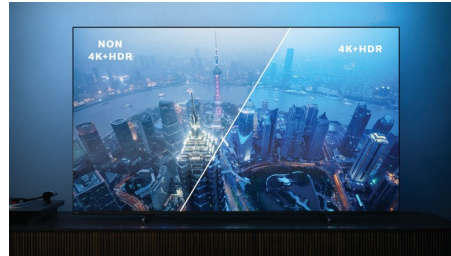

Vibrant HDR picture

Your Philips 4K UHD TV is compatible with all major HDR formats, including Dolby Vision. Whether it's a must-watch series or the latest video game, shadows will be deeper. Bright surfaces will shine. Colours will be truer.