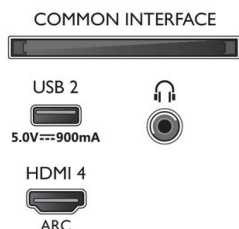

Connections

Side