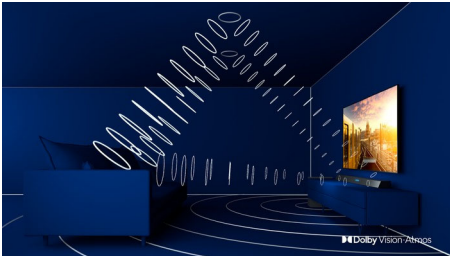

Dolby Vision + Dolby Atmos

Support for Dolby's premium sound and video formats means that the HDR content that you watch will look—and sound—glorious. You'll enjoy a picture that reflects the director's original intentions and experience spacious sound with real clarity and depth.