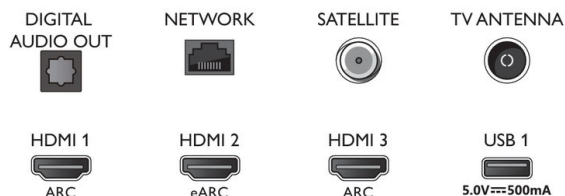

Design

- Colours of TV: Anthracite grey bezel
- Stand design: Anthracite grey stand

Accessories

- Included accessories: Quick start guide, Legal and safety brochure, Power cord, Tabletop stand, Remote Control with QWERTY
- Included batteries: 2 x AAA Batteries

Connections

Side

Bottom

Issue date 2021-07-12

Version: 5.3.1

12 NC: 8670 001 74946
EAN: 87 18863 02876 6

© 2021 Koninklijke Philips N.V.
All Rights reserved.

Specifications are subject to change without notice.
Trademarks are the property of Koninklijke Philips N.V. or their respective owners.