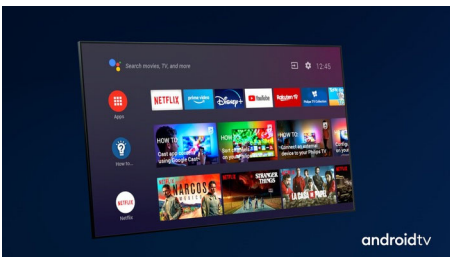

Android TV

Your Philips Android TV gives you the content you want—when you want it. You can customise the home screen to display your favourite apps, making it simple to start streaming the movies and shows you love. Or pick up where you left off.