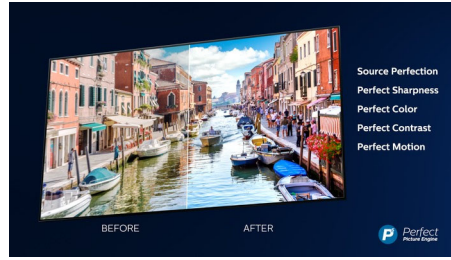

Philips P5 Picture Engine

The Philips P5 engine delivers a picture as brilliant as the content you love. Details have noticeably more depth. Colours are vivid, while skin tones look natural. Contrast is so crisp you'll feel every detail. Motion is perfectly smooth.