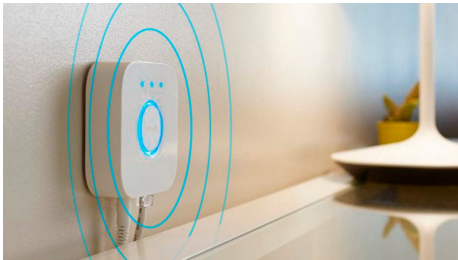

Unlock the full suite of smart lighting features with the Bridge

The Bridge unlocks the features that make smart lighting truly smart – away-from-home control, voice control, automated lighting and much more. Add a Bridge to your setup to create immersive experiences, tap into technology that's secure and reliable, and more. The Bridge is the key to smart lighting like you've never seen before.