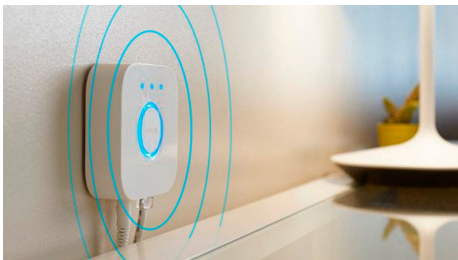

Highlights

Control up to 10 lights with the Bluetooth app

With the Hue Bluetooth app, you can control your Hue smart lights in a single room of your home. Add up to 10 smart lights and control them all with just the touch of a button on your mobile device.

Control lights with your voice*

Philips Hue works with Amazon Alexa and the Google Assistant when paired with a compatible Google Nest or Amazon Echo device. Simple voice commands allow you to control multiple lights in a room, or just a single lamp.

Unlock the full suite of smart lighting features with the Bridge

The Bridge unlocks the features that make smart lighting truly smart – away-from-home control, voice control, automated lighting and much more. Add a Bridge to your setup to create immersive experiences, tap into technology that's secure and reliable, and more. The Bridge is the key to smart lighting like you've never seen before.